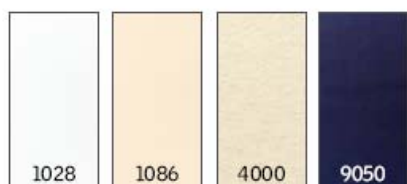

## Cores de decoração interior

DKL / DML Standard

DKL / DML + 10€

RHL / RFL / RML Standard

RFL / RML + 10€

PAL / PML Standard

PAL / PML + 10€

FPN / FML Standard