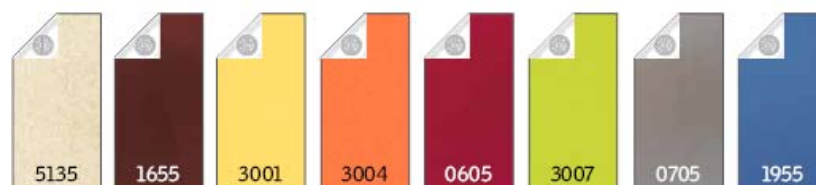

## Cores de decoração interior

DKL / DML Standard

DKL / DML + 10€

RHL / RFL / RML Standard

RFL / RML + 10€

PAL / PML Standard

PAL / PML + 10€

FPN / FML Standard