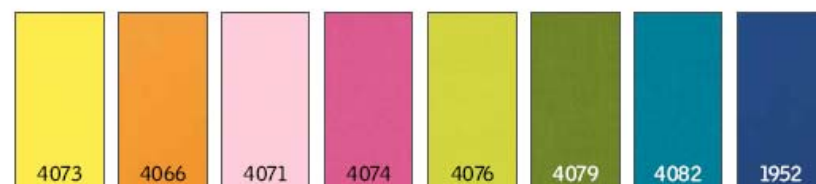

## Cores de decoração interior

DKL / DML Standard

DKL / DML + 10€

RHL / RFL / RML Standard

RFL / RML + 10€

PAL / PML Standard

PAL / PML + 10€

FPN / FML Standard